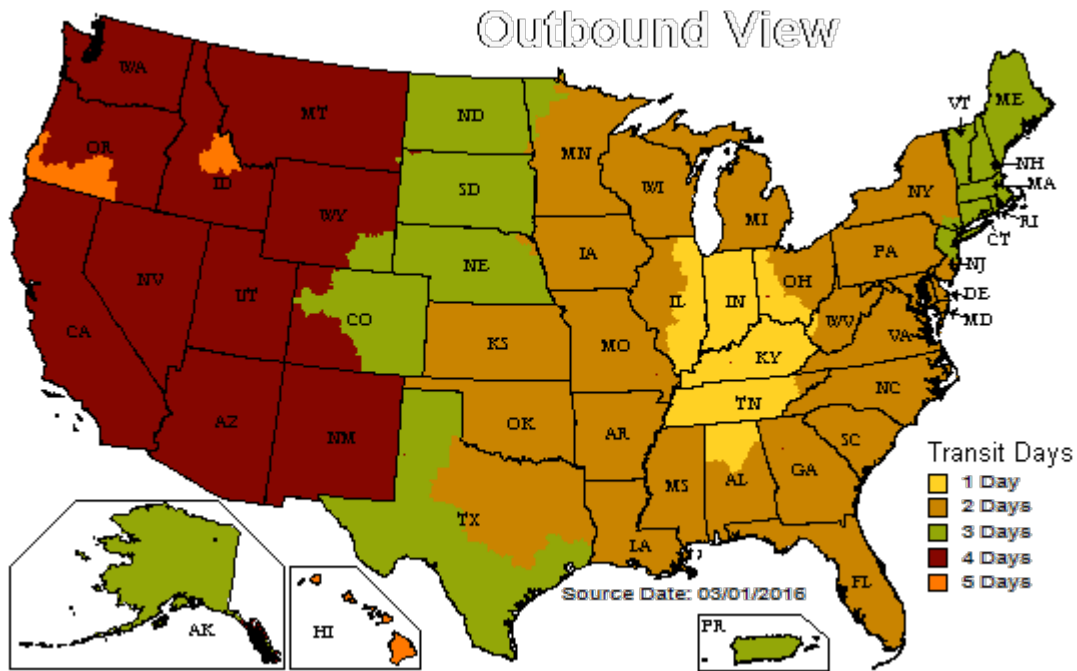

U.S. Ground Map Results

Business days in transit from: LOUISVILLE, KY 40206

Service Map colors may vary due to differences in hardware and software. This map is a general representation of UPS Ground transit times. For service availability and to calculate the delivery time for a package shipped between a specific origin and destination worldwide, select **Calculate Time & Cost** in the **Shipping** tab.